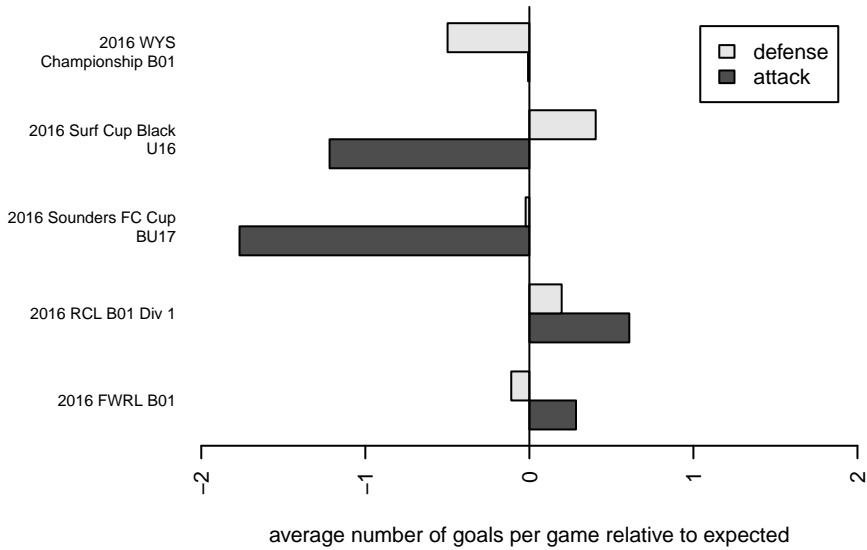

Performance relative to 13 month average