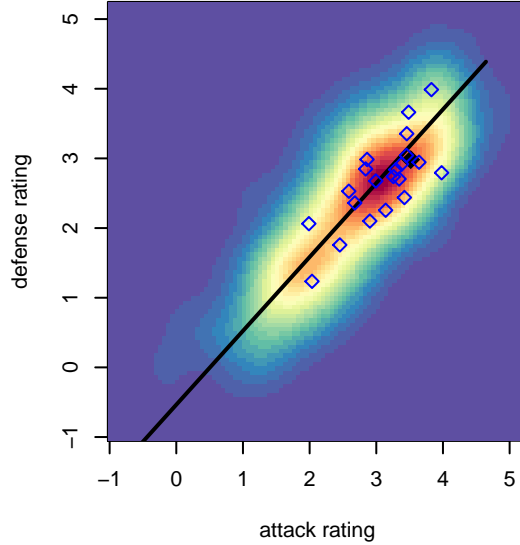

**attack and defense rating
relative to others at age
and all opponents in last 13 months**