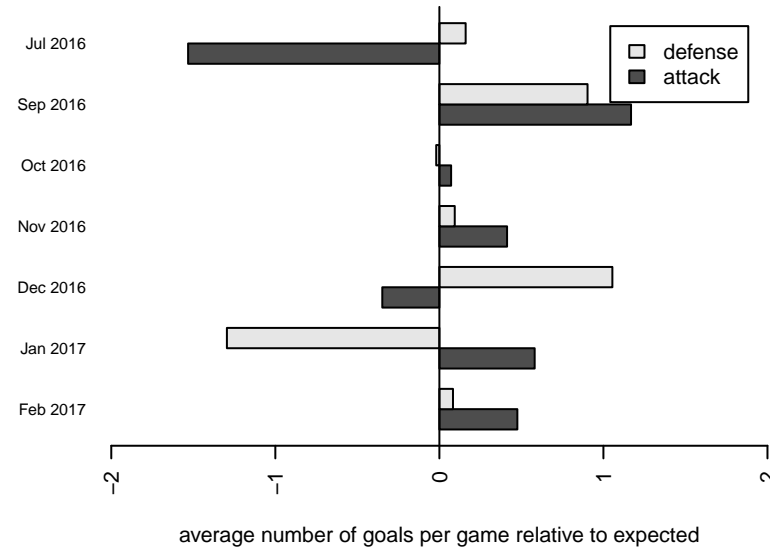

Performance relative to 13 month average