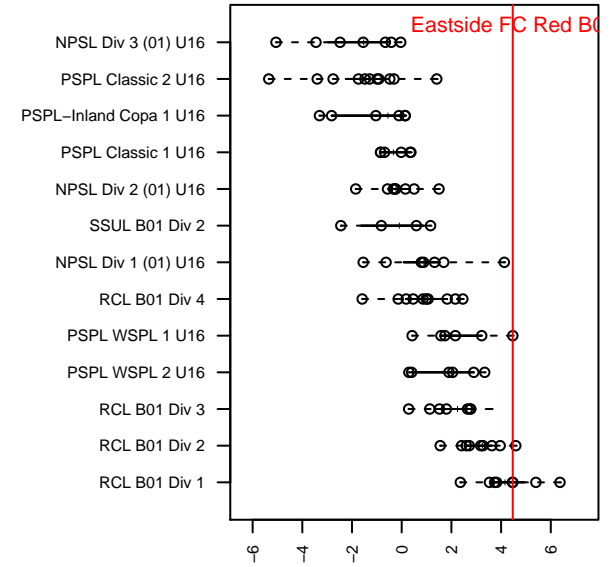

**attack and defense rating
relative to others at age
and all opponents in last 13 months**