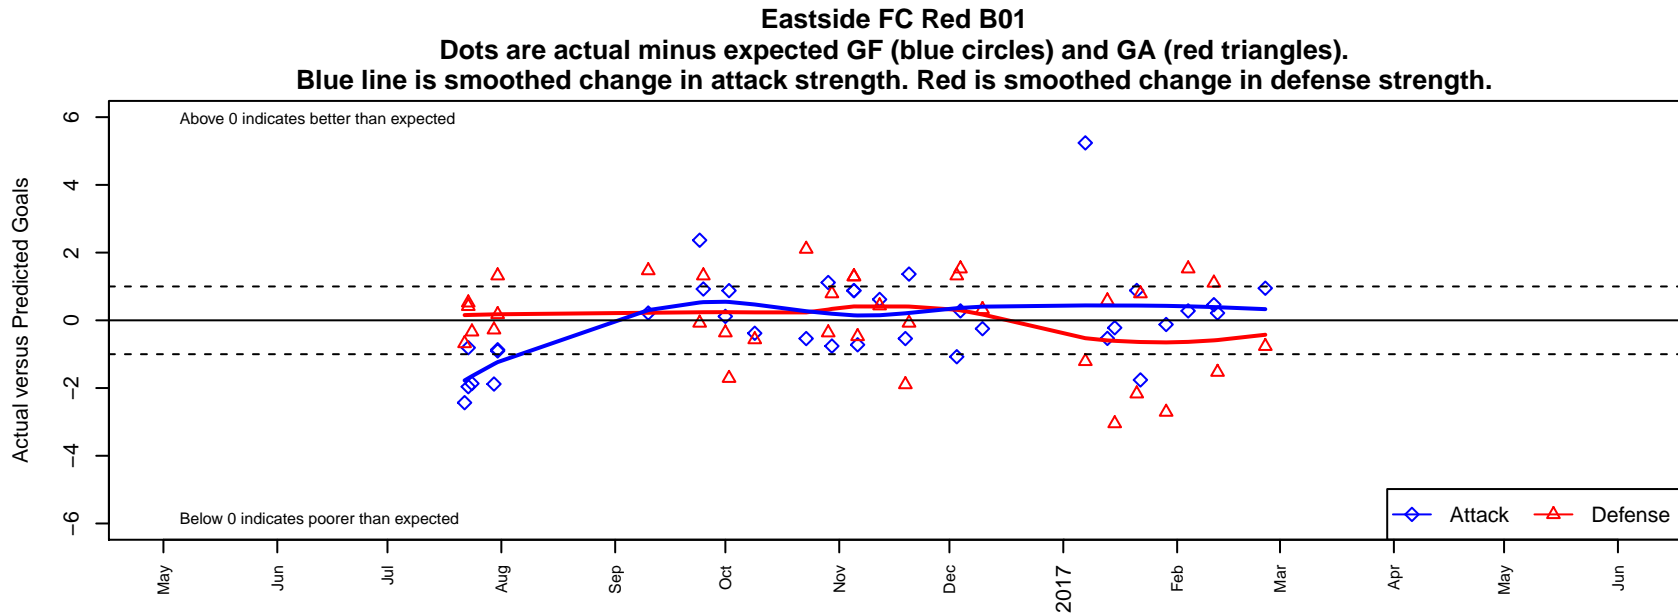

## Eastside FC Red B01

Eastside FC  
 Preston, WA  
 B01 total strength=1738  
 attack=33.66 defense=19.73  
 fall league = RCL B01 Div 1

alt names used:  
 Eastside FC B01 Red  
 Eastside FC B01 Red A  
 EASTSIDE FC BOYS 01 RED (WA)  
 Eastside FC B01 Red A

Venues played:  
 2016 Sounders FC Cup BU17  
 2016 Surf Cup Black U16  
 2016 FWRL B01  
 2016 RCL B01 Div 1  
 2016 WYS Championship B01

**attack and defense variance (black dot)  
relative to other teams  
and top 10 in region**