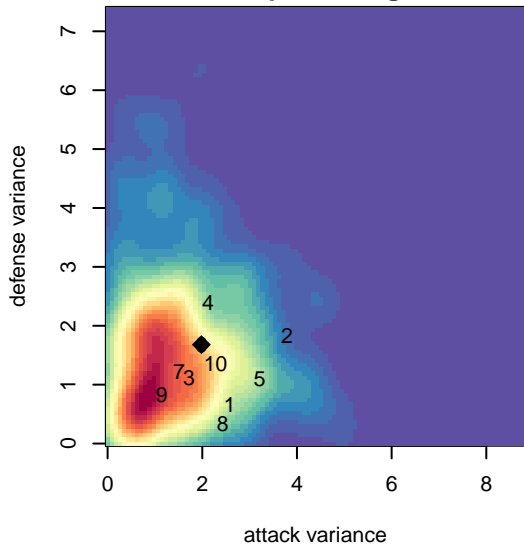

## Eastside FC Red B01

Eastside FC  
 Preston, WA  
 B01 total strength=1738  
 attack=33.66 defense=19.73  
 fall league = RCL B01 Div 1

alt names used:  
 Eastside FC B01 Red  
 Eastside FC B01 Red A  
 EASTSIDE FC BOYS 01 RED (WA)  
 Eastside FC B01 Red A

Venues played:  
 2016 Sounders FC Cup BU17  
 2016 Surf Cup Black U16  
 2016 FWRL B01  
 2016 RCL B01 Div 1  
 2016 WYS Championship B01

**attack and defense variance (black dot)  
relative to other teams  
and top 10 in region**